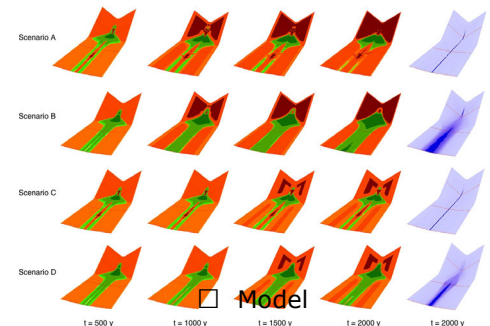

5) Order

- ☐ Check our website for more info (scan tag above), and read course guide (www.tip.wur.nl may provide inspiration, but there is more)
- ☐ Fill out this form, and discuss options with SGL thesis coordinator (liz.chamberlain@wur.nl)
- ☐ Sign-up for SGL thesis with SGL secretary (office.sgl@wur.nl) for access to Brightspace, thesis ring and W-drive