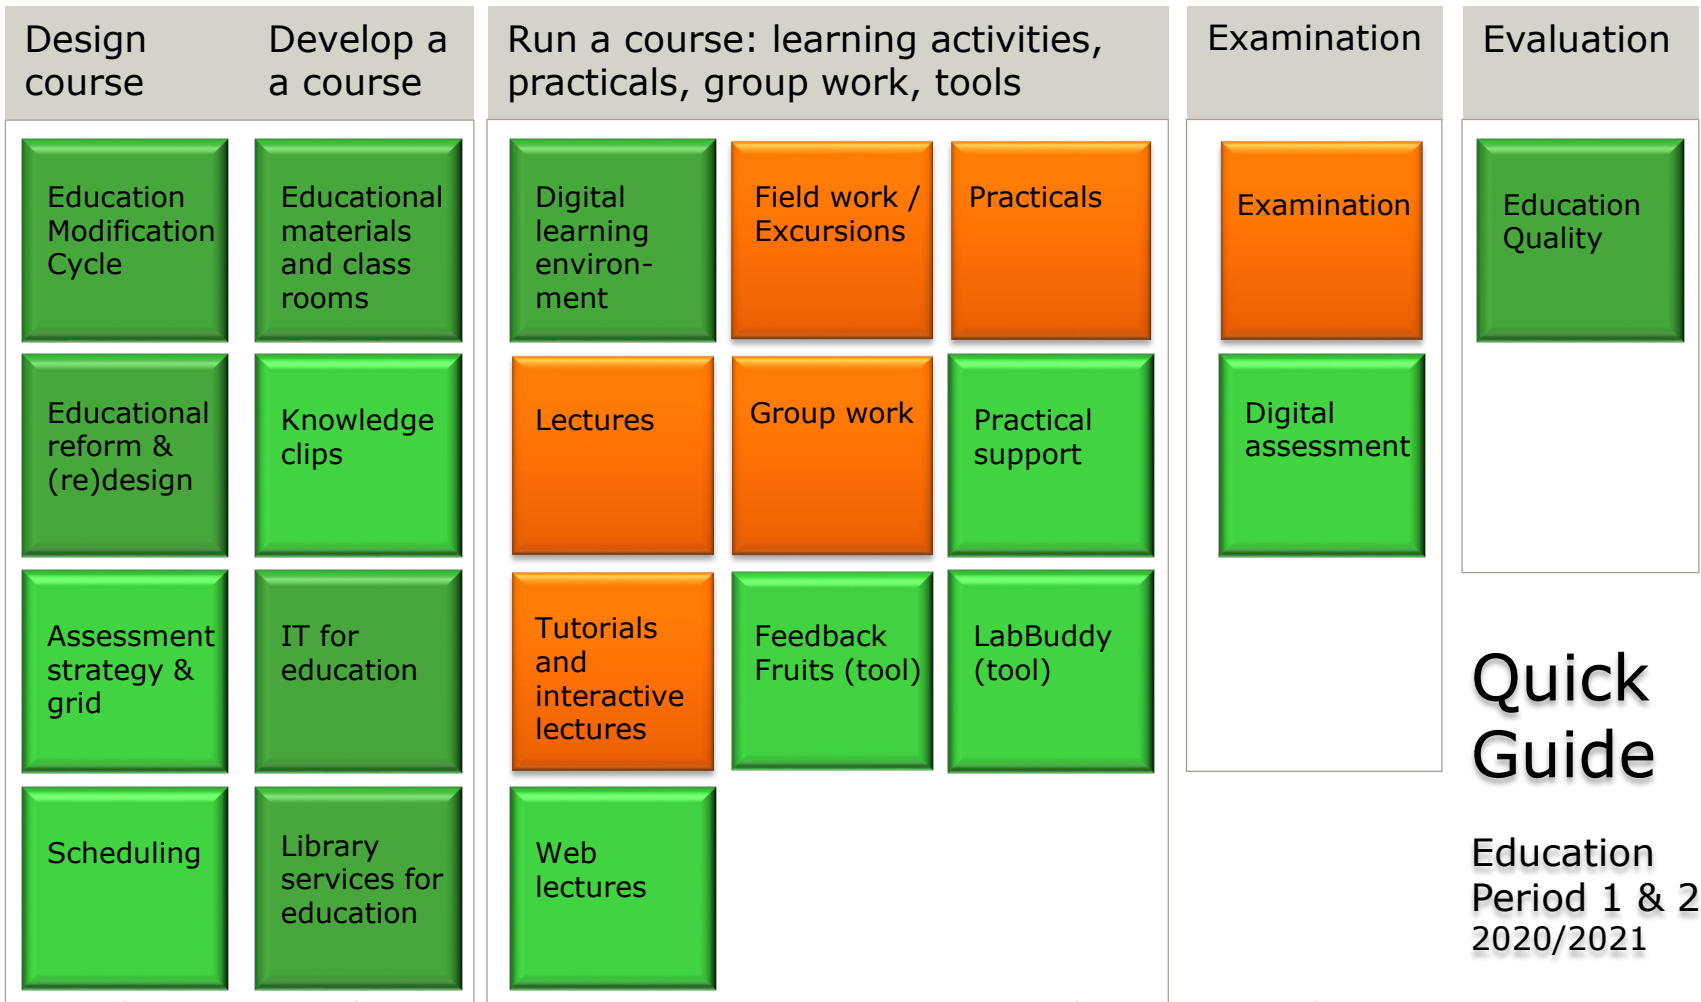

Information source: click on the tile

# Quick Guide

Education Period 1 & 2 2020/2021

Helpdesk

Course advice & redesign

Educational video

Brightspace helpdesk  
Tel: 86222

IT Servicedesk  
Tel: 88888

Web lectures