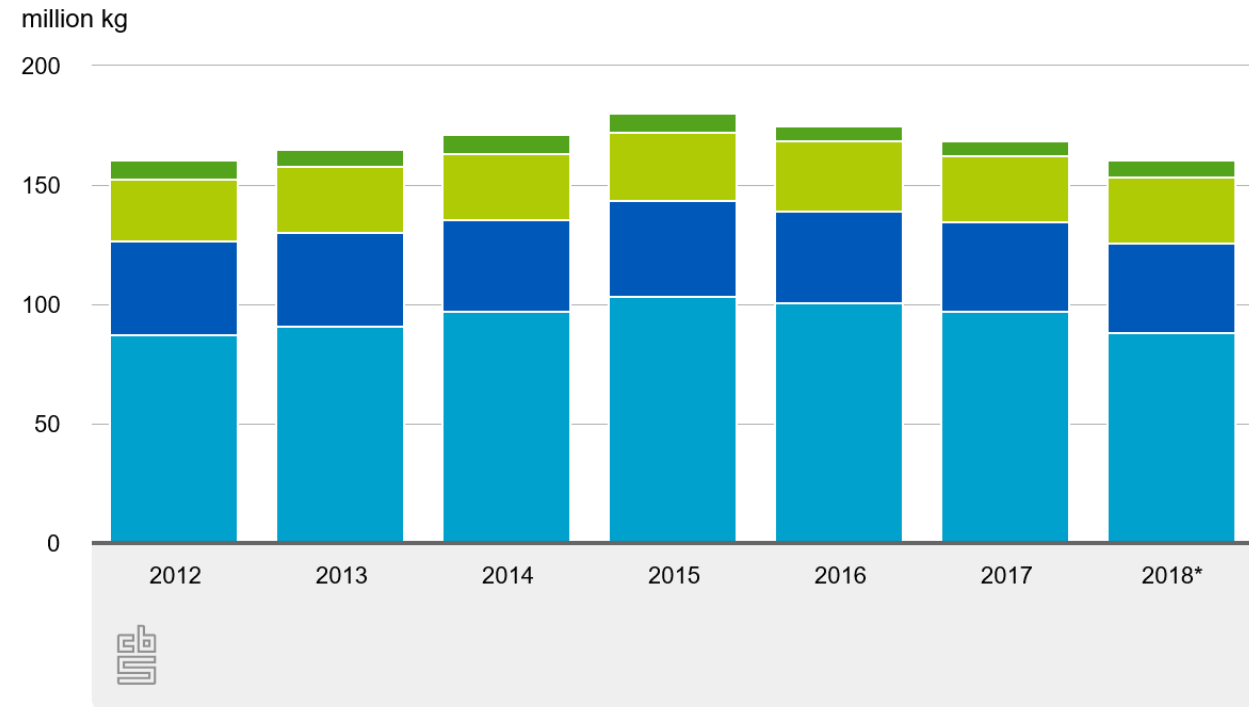

Arable crop yields

Ware potatoes Sugar beets Winter wheat

Domestic yield of vegetables under glass

Cucumbers Tomatoes

Dutch Agriculture

Phosphorus production in livestock manure

Cattle Pigs Poultry Other

* Provisional figures