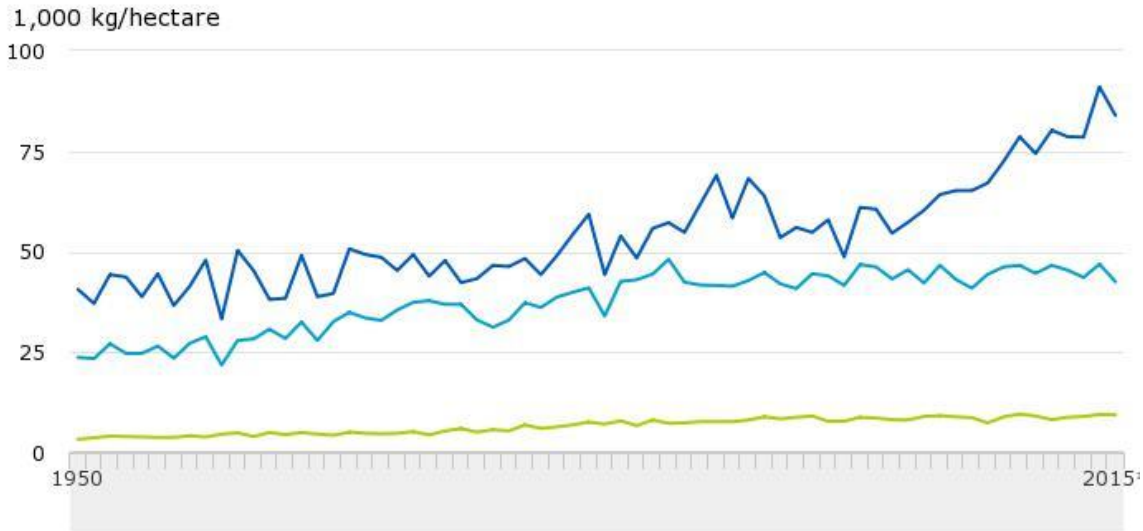

Arable crop yields

Ware potatoes Sugar beets Winter wheat

Domestic yield of vegetables under glass

Cucumbers Tomatoes

Dutch Agriculture

Phosphorus production in livestock manure

Cattle Pigs Poultry Other

* Provisional figures