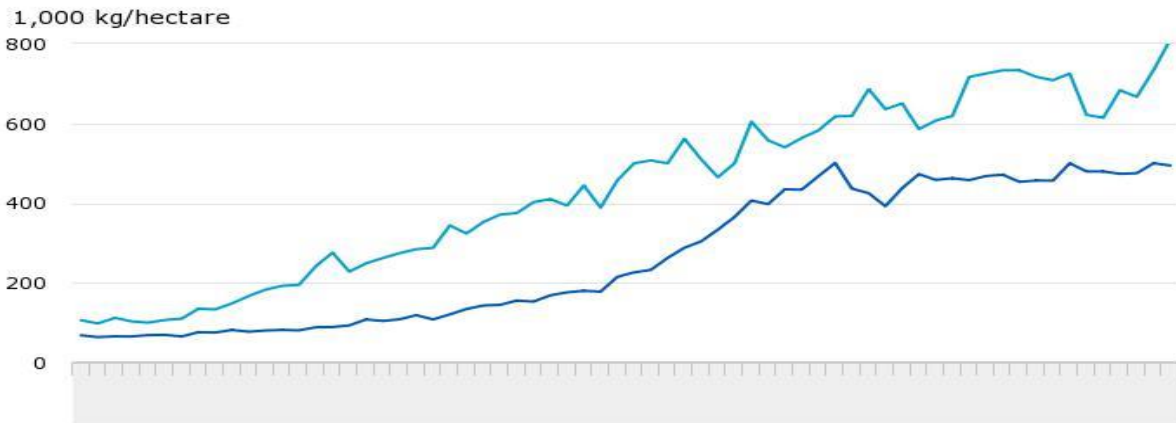

Arable crop yields

Ware potatoes Sugar beets Winter wheat

Domestic yield of vegetables under glass

Cucumbers Tomatoes

Dutch Agriculture

Phosphorus production in livestock manure

Cattle Pigs Poultry Other

* Provisional figures