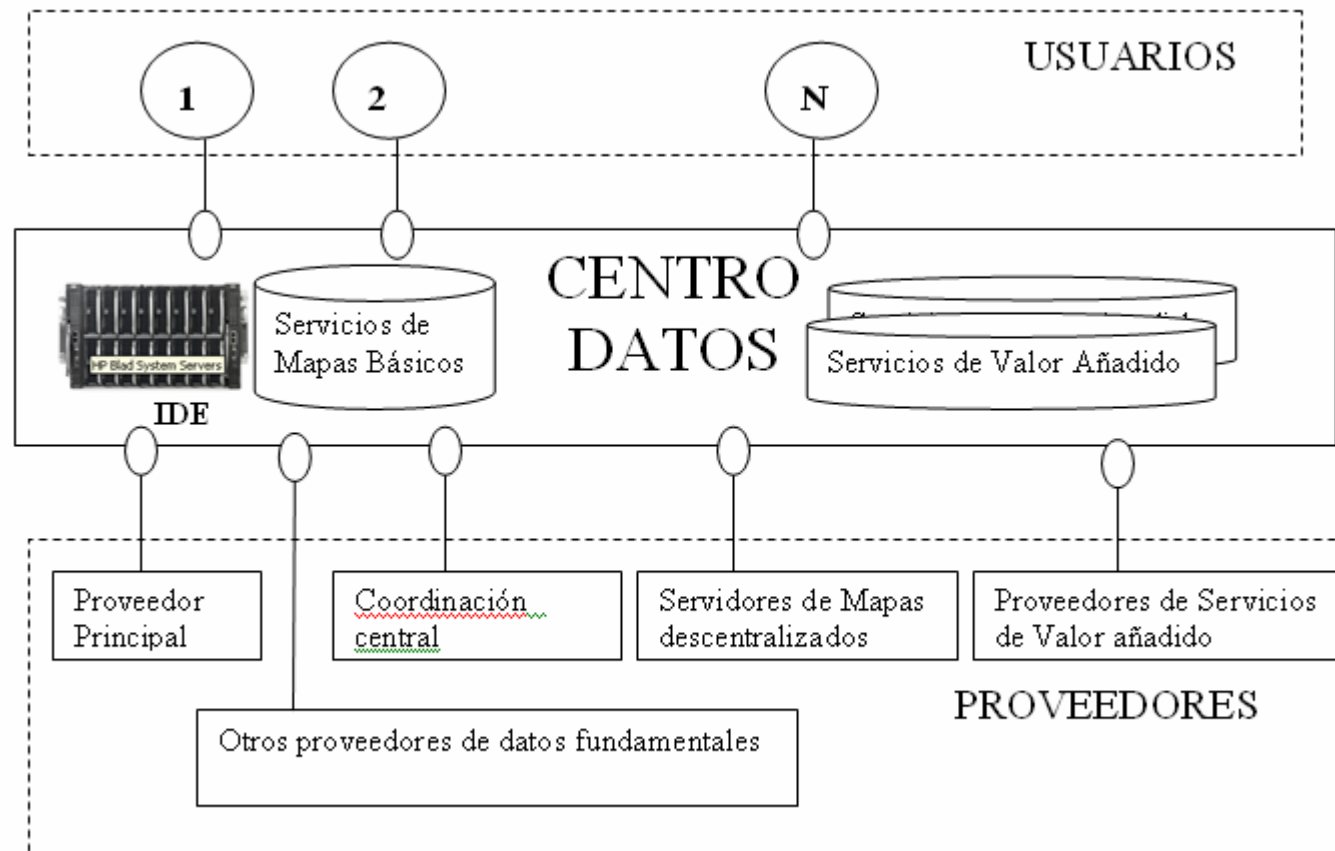

POLICIES

Phase: (approval of Policies Guidelines)

Definition (Domain Classifications)

- 1. Geospatial fundamental data**
- 2. Geospatial Thematic data**
- 3. Geospatial Services**

Taxonomy

- 1. Scope**
- 2. Access**
- 3. Intellectual property**
- 4. Licenses**
- 5. Prices**
- 6. Financing**

IDERC: DATA AND METADATA

- Data Series of Topographic Map - 1: 250 000 (vector)
- Data Series of Topographic Map - 1: 100 000 (vector)
- Data Series of City Map La Habana - 1: 2 000 (vector)
- Data Series main cities -1: 5000 (vectorial)

-120 items of the Geological Map of Cuba 1:100 000

IDERC: STANDARDS (ISO 19100 & OGC SPECIFICATIONS)

www.iderc.co.cu

Workshop SDI Assessm
May 2007

IDERC: USE AND EFFICIENCY

Deviation: 21.44 Min: 0,86 Max: 112,57