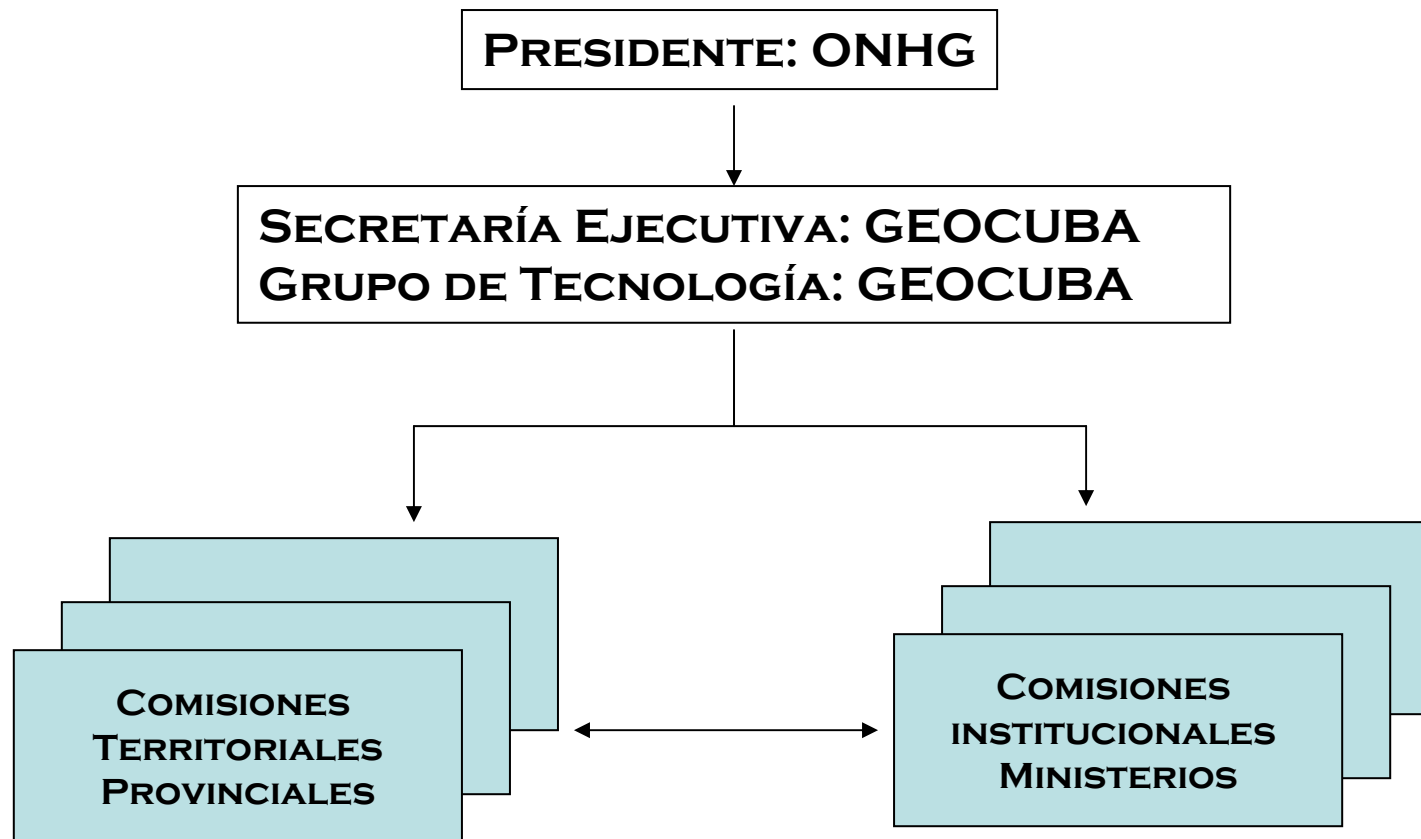

NATIONAL COMMISSION OF SDI IN CUBA & SDI ASSESSMENTS

NATIONAL COMMISSION OF SDI OF THE REPUBLIC OF CUBA -CIDERC

TATIANA DELGADO FERNÁNDEZ

Workshop SDI Assessment
May 2007

CONTENT

- Legal Framework
- Policies
- Spatial Data & Metadata
- Access and other services
- Use and efficiency
- Conclusions

LEGAL FRAMEWORK

Agreement No. 5535 of the
Ministry Counsel Executive Committee
16 September 2005

National Commission of the Spatial Data Infrastructure
of the Republic of Cuba (CIDERC)

ORGANIZATIONAL ISSUES

IDERC: DATA AND METADATA

- Data Series of Topographic Map - 1: 250 000 (vector)
- Data Series of Topographic Map - 1: 100 000 (vector)
- Data Series of City Map La Habana - 1: 2 000 (vector)
- Data Series main cities -1: 5000 (vectorial)