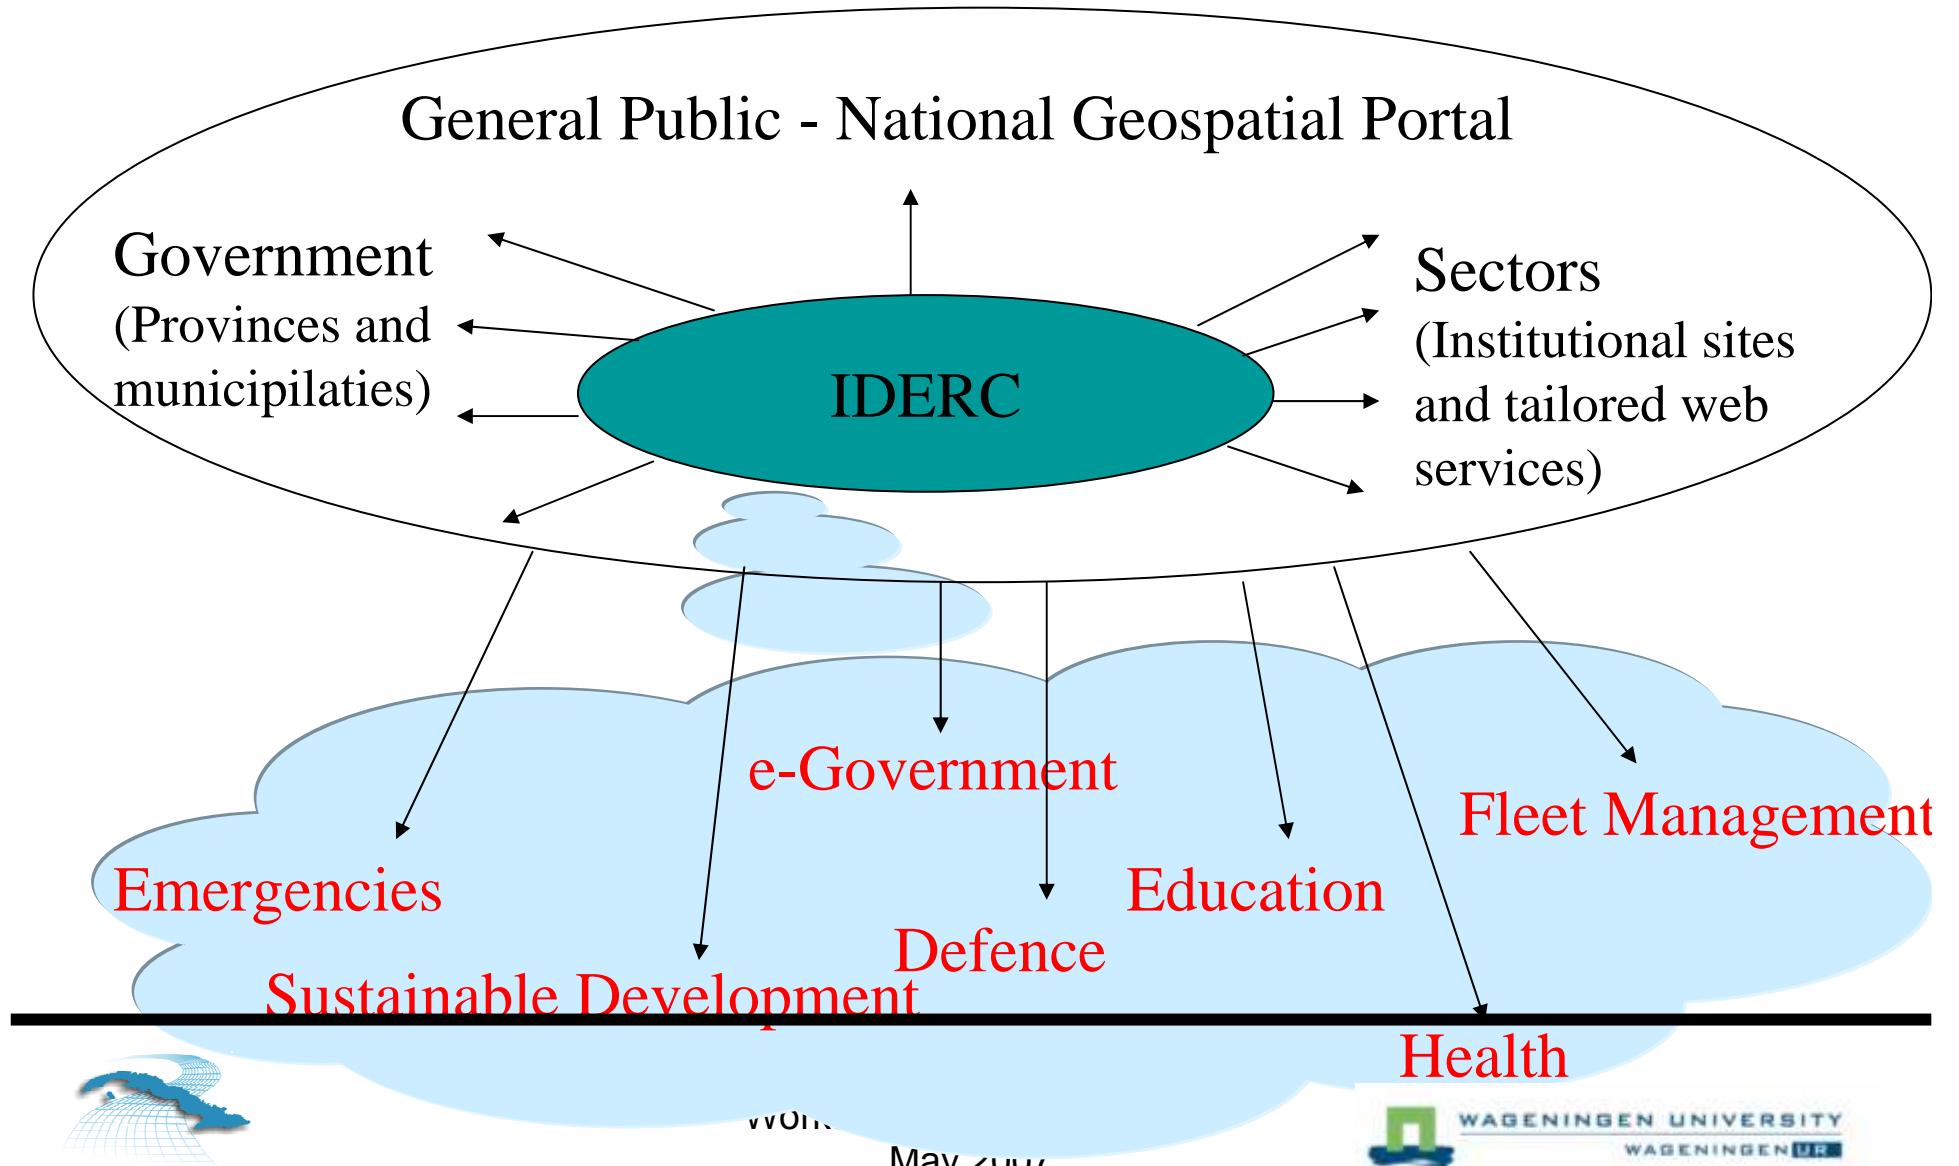

NATIONAL COMMISSION OF SDI IN CUBA & SDI ASSESSMENTS

NATIONAL COMMISSION OF SDI OF THE REPUBLIC OF CUBA -CIDERC

TATIANA DELGADO FERNÁNDEZ

Workshop SDI Assessment
May 2007

CONTENT

- Legal Framework
- Policies
- Spatial Data & Metadata
- Access and other services
- Use and efficiency
- Conclusions

IDERC: DATA AND METADATA

- Data Series of Topographic Map - 1: 250 000 (vector)
- Data Series of Topographic Map - 1: 100 000 (vector)
- Data Series of City Map La Habana - 1: 2 000 (vector)
- Data Series main cities -1: 5000 (vectorial)

-120 items of the Geological Map of Cuba 1:100 000

IDERC: STANDARDS (ISO 19100 & OGC SPECIFICATIONS)

www.iderc.co.cu

Workshop SDI Assessm
May 2007

IDERC: USE AND EFFICIENCY

Deviation: 21.44 Min: 0,86 Max: 112,57

WORKSHOP SET / ASSESSMENT
May 2007

WAGENINGEN UNIVERSITY
WAGENINGEN UR

SDI Readiness in Cuba, November 2006

IDERC: IMPLEMENTATION STRATEGY

May 2007

CIDERC demands of SDI assessments

- Needs of feedback to progress in the following issues:
 - Progress of readiness
 - Organizational (including Legal issues)
 - State of play
 - Performance
 - Impact assessment
 - Evaluation of current SDI assessments initiatives
-