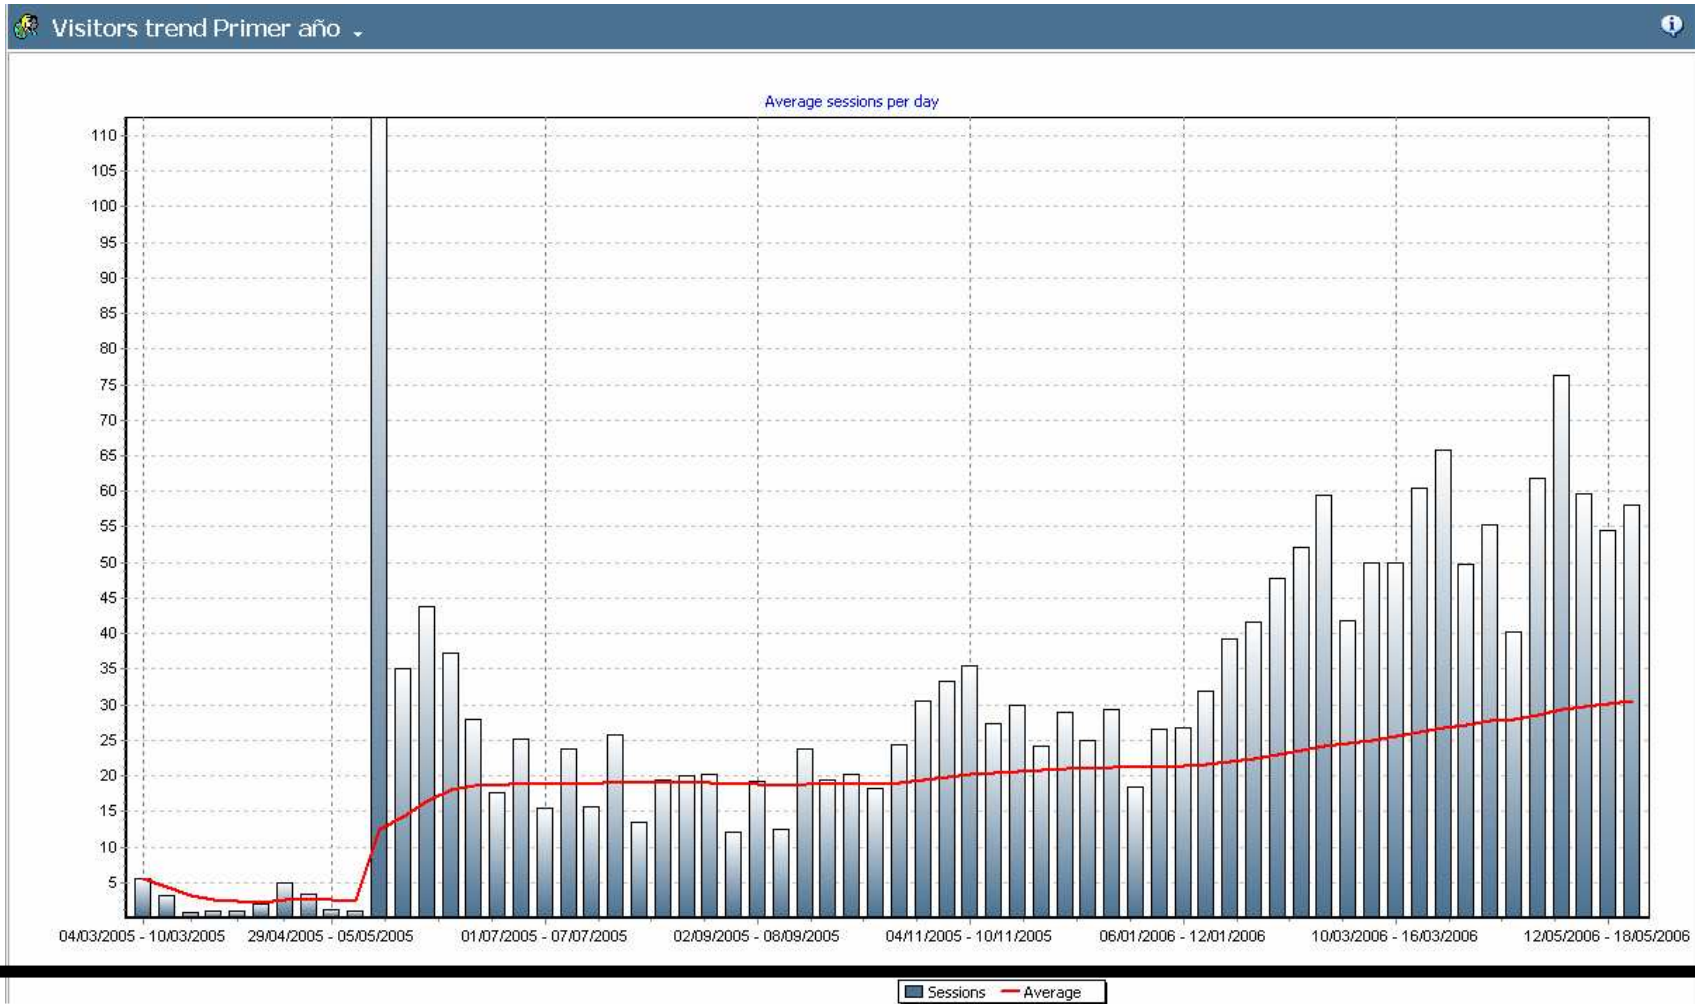

IDERC: DATA AND METADATA

- Data Series of Topographic Map - 1: 250 000 (vector)
- Data Series of Topographic Map - 1: 100 000 (vector)
- Data Series of City Map La Habana - 1: 2 000 (vector)
- Data Series main cities -1: 5000 (vectorial)

-120 items of the Geological Map of Cuba 1:100 000

IDERC: STANDARDS (ISO 19100 & OGC SPECIFICATIONS)

www.iderc.co.cu

Workshop SDI Assessm
May 2007

IDERC: USE AND EFFICIENCY

Deviation: 21.44 Min: 0,86 Max: 112,57