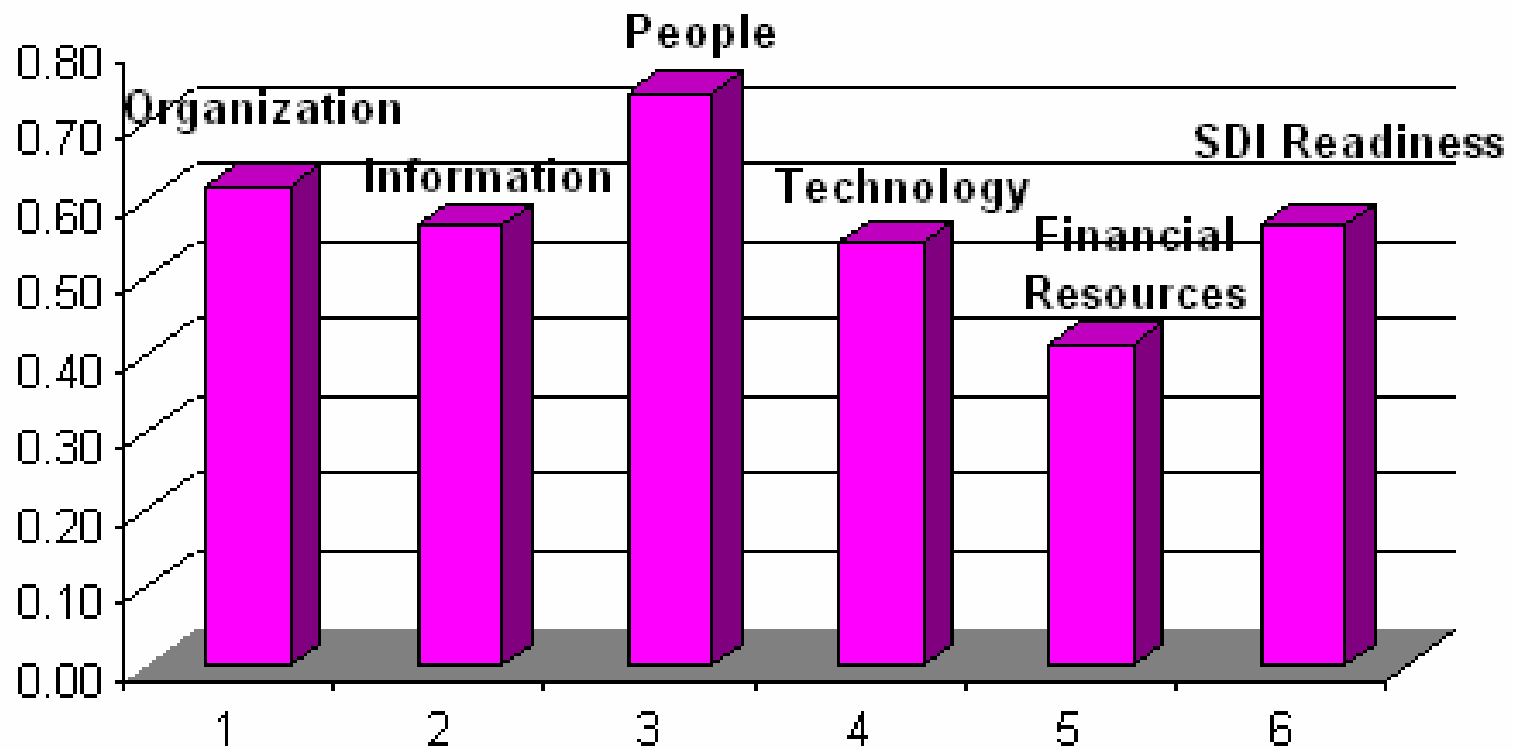

SDI Readiness in Cuba, November 2006