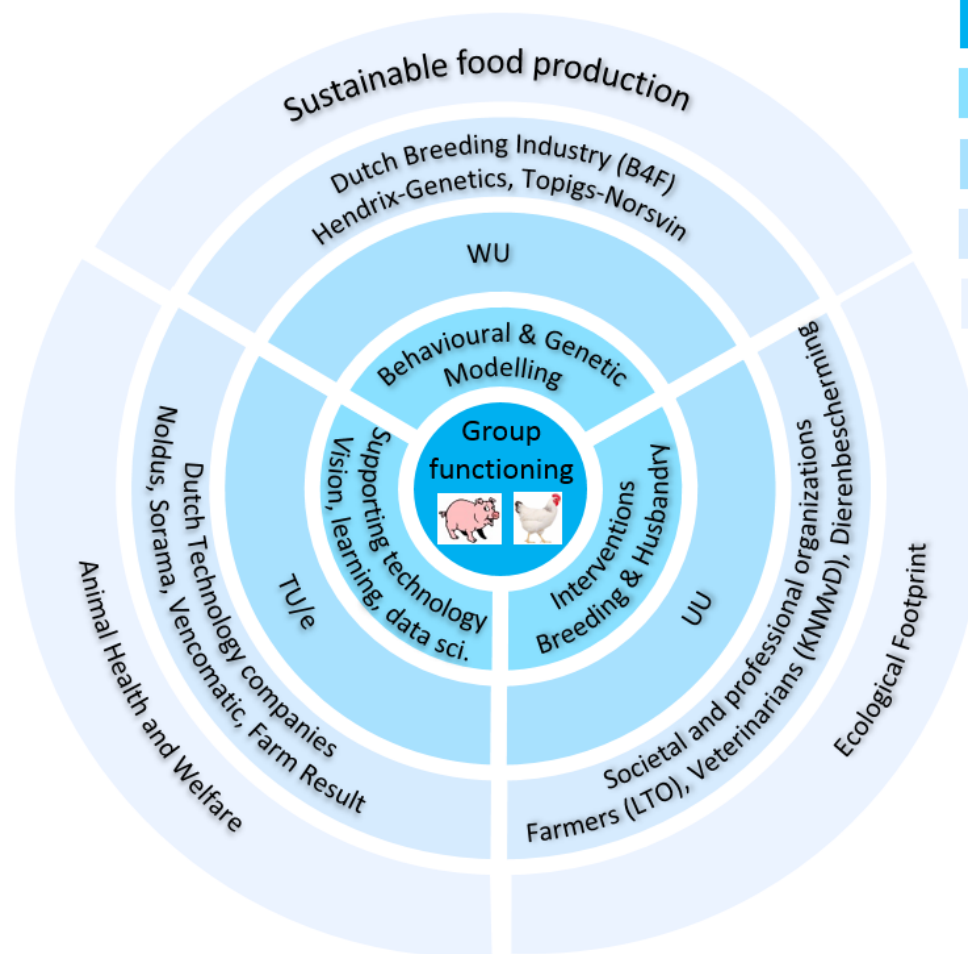

an IMA | Group sENsor

- Theme
- Research lines
- Applicants
- Users & Partners
- Impact

3M €
2 PD
5 PhD

Figure 1 Program structure. Research lines in coloured ellipses.