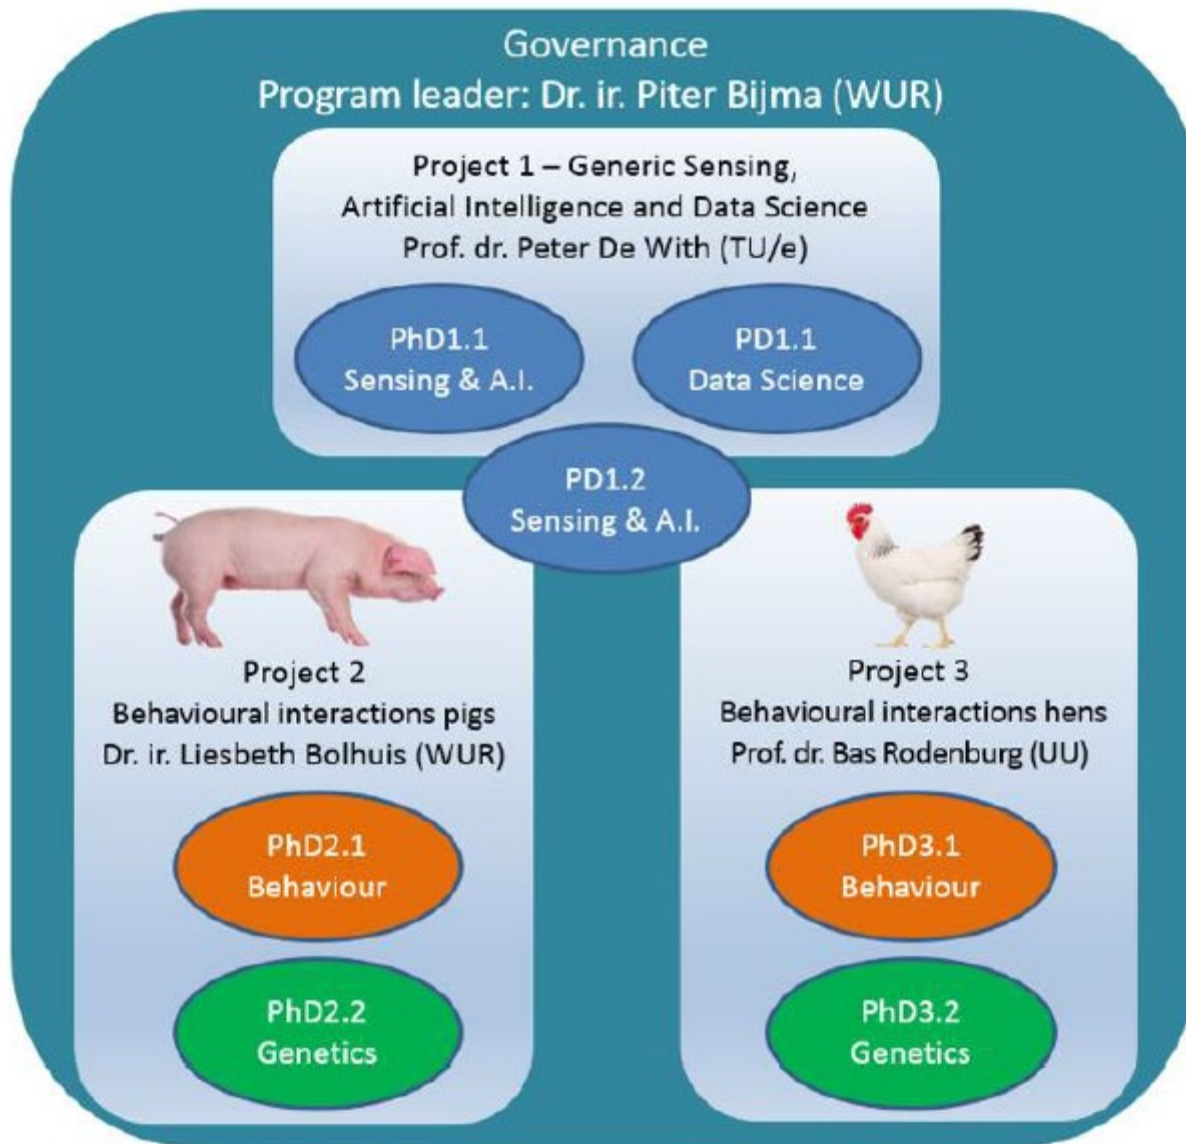

an IMA | Group sENsor

- Theme
- Research lines
- Applicants
- Users & Partners
- Impact

3M €
2 PD
5 PhD

Figure 1 Program structure. Research lines in coloured ellipses.