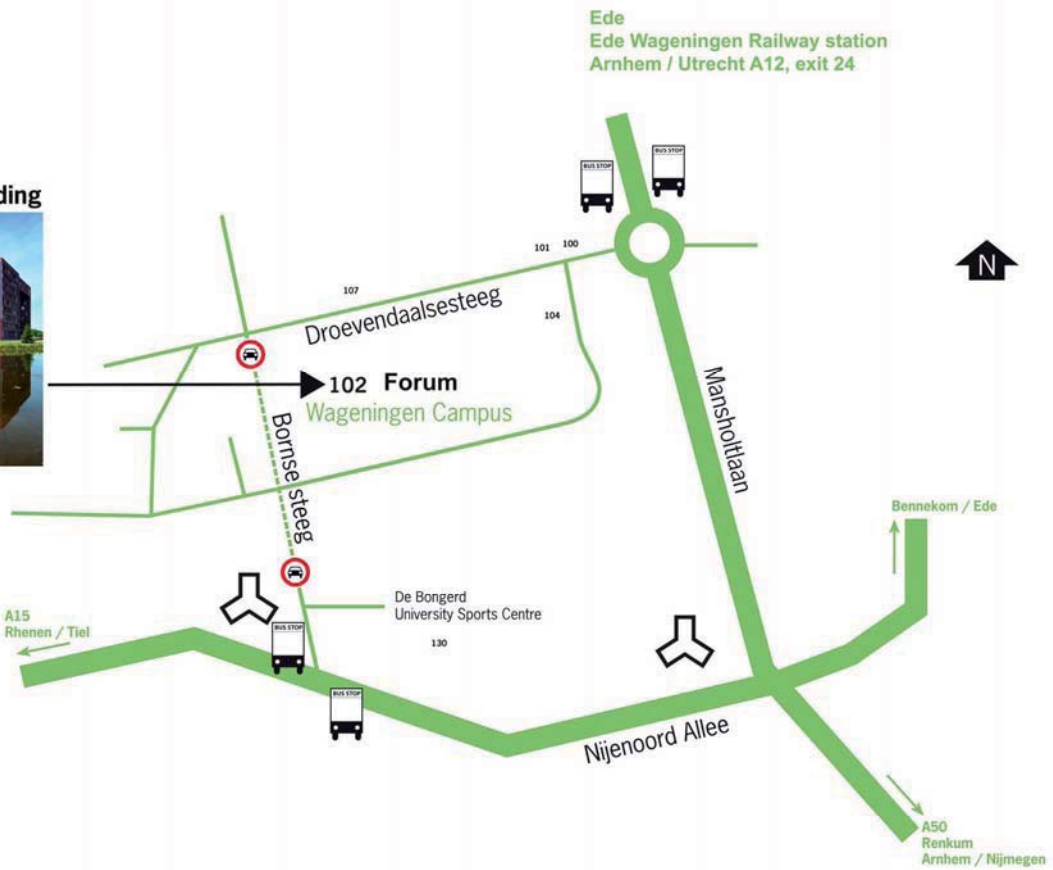

Situation Ede Wageningen Railway station

Situation Bus station Ede Wageningen

Forum building

Wageningen UR Buildings

- 100 Lumen
- 101 Gaia
- 102 Forum**
- 104 Atlas
- 107 Radix
- 130 De Bongerd University Sports Centre

- Droevendaalsesteeg 3
- Droevendaalsesteeg 3
- Droevendaalsesteeg 2
- Droevendaalsesteeg 4
- Droevendaalsesteeg 1
- Bornsesteeg 2

Student accommodation

Bus number 88 (Valleilijn)