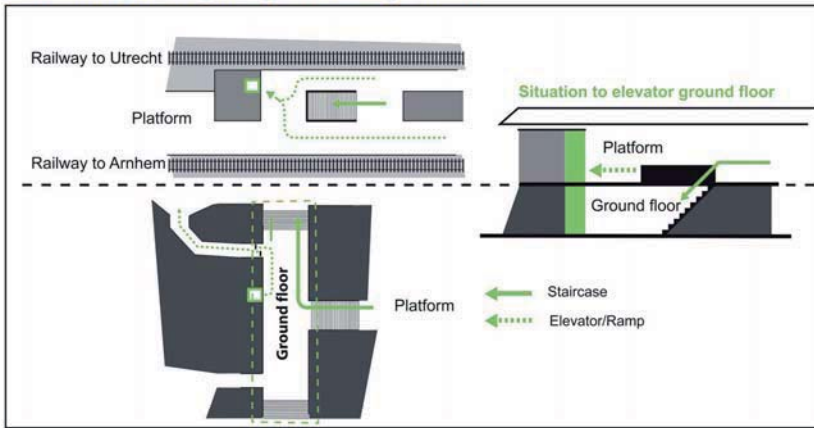

Situation Ede Wageningen Railway station

Situation Bus station Ede Wageningen

Forum building

Wageningen UR Buildings

- 100 Lumen
- 101 Gaia
- 102 Forum**
- 104 Atlas
- 107 Radix
- 130 De Bongerd University Sports Centre

- Droevendaalsesteeg 3
- Droevendaalsesteeg 3
- Droevendaalsesteeg 2
- Droevendaalsesteeg 4
- Droevendaalsesteeg 1
- Bornsesteeg 2

Student accommodation

Bus number 88 (Valleilijn)