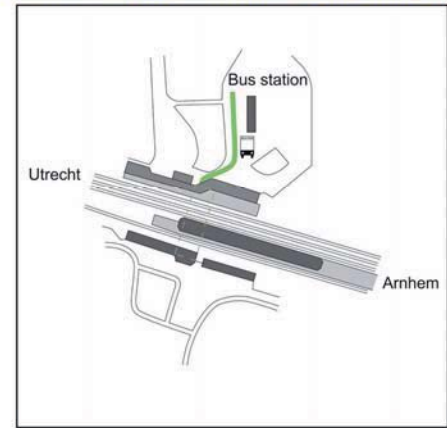

Situation Ede Wageningen Railway station

Situation Bus station Ede Wageningen

Forum building

Wageningen UR Buildings

- 100 Lumen
- 101 Gaia
- 102 Forum**
- 104 Atlas
- 107 Radix
- 130 De Bongerd University Sports Centre

- Droevendaalsesteeg 3
- Droevendaalsesteeg 3
- Droevendaalsesteeg 2
- Droevendaalsesteeg 4
- Droevendaalsesteeg 1
- Bornsesteeg 2

Student accommodation

Bus number 88 (Valleilijn)